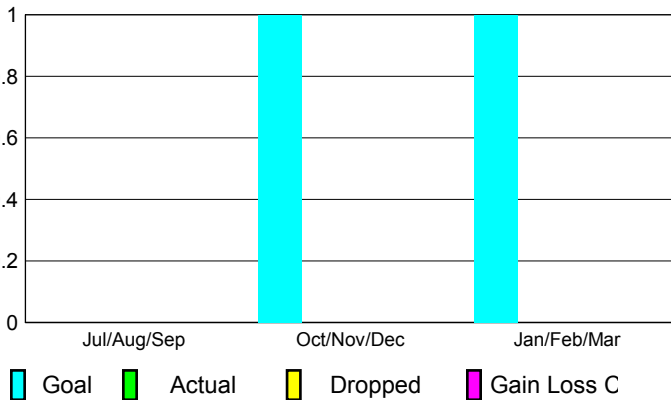

## CLUBS

Club Results  
2012-2013

Clubs  
2011-2012

Month	New Club Goal	Actual New Clubs	Actual Dropped Clubs	Gain/Loss of Clubs	Gain/Loss of Clubs
Jul/Aug/Sep	0	0	0	0	0
Oct/Nov/Dec	1	0	0	0	0
Jan/Feb/Mar	1				0
<b>Totals</b>	<b>2</b>	<b>0</b>	<b>0</b>	<b>0</b>	<b>0</b>

### Club Results 2012-2013

Goal, New, Dropped, Gain/Loss