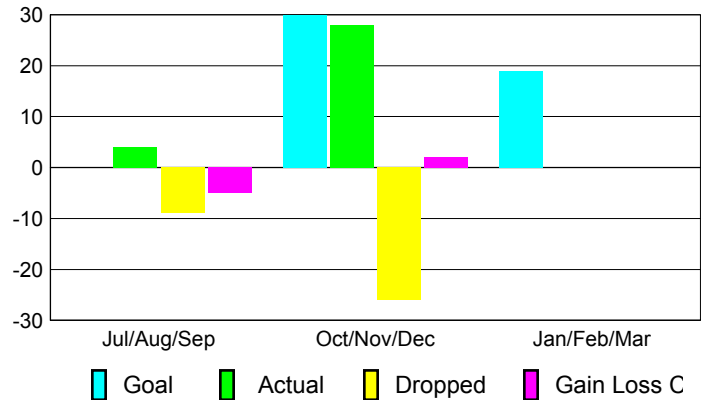

### YTD Status Quo Clubs 2012-2013

Status Quo Clubs Compared to Status Quo Members

## MEMBERSHIP

Membership Results  
2012-2013

Membership  
2011-2012

Month	Net Memb Goal	Actual New Memb	Actual Dropped Memb	Gain/Loss of Memb	Gain/Loss of Memb
Jul/Aug/Sep	0	4	-9	-5	-18
Oct/Nov/Dec	30	28	-26	2	-6
Jan/Feb/Mar	19				-8
<b>Totals</b>	<b>49</b>	<b>32</b>	<b>-35</b>	<b>-3</b>	<b>-32</b>

### Membership Results 2012-2013

Goal, New, Dropped, Gain/Loss

### Comparison of Membership Gain/Loss

Current Year Compared to the Previous Year