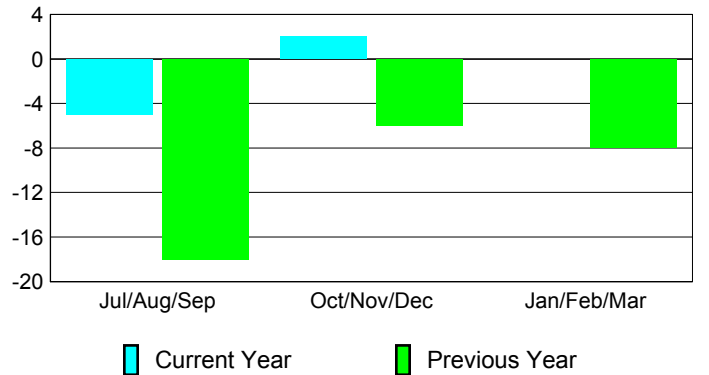

Gender Comparison 2012-2013

Jul/Aug/Sep

Oct/Nov/Dec

Jan/Feb/Mar

Male

Female